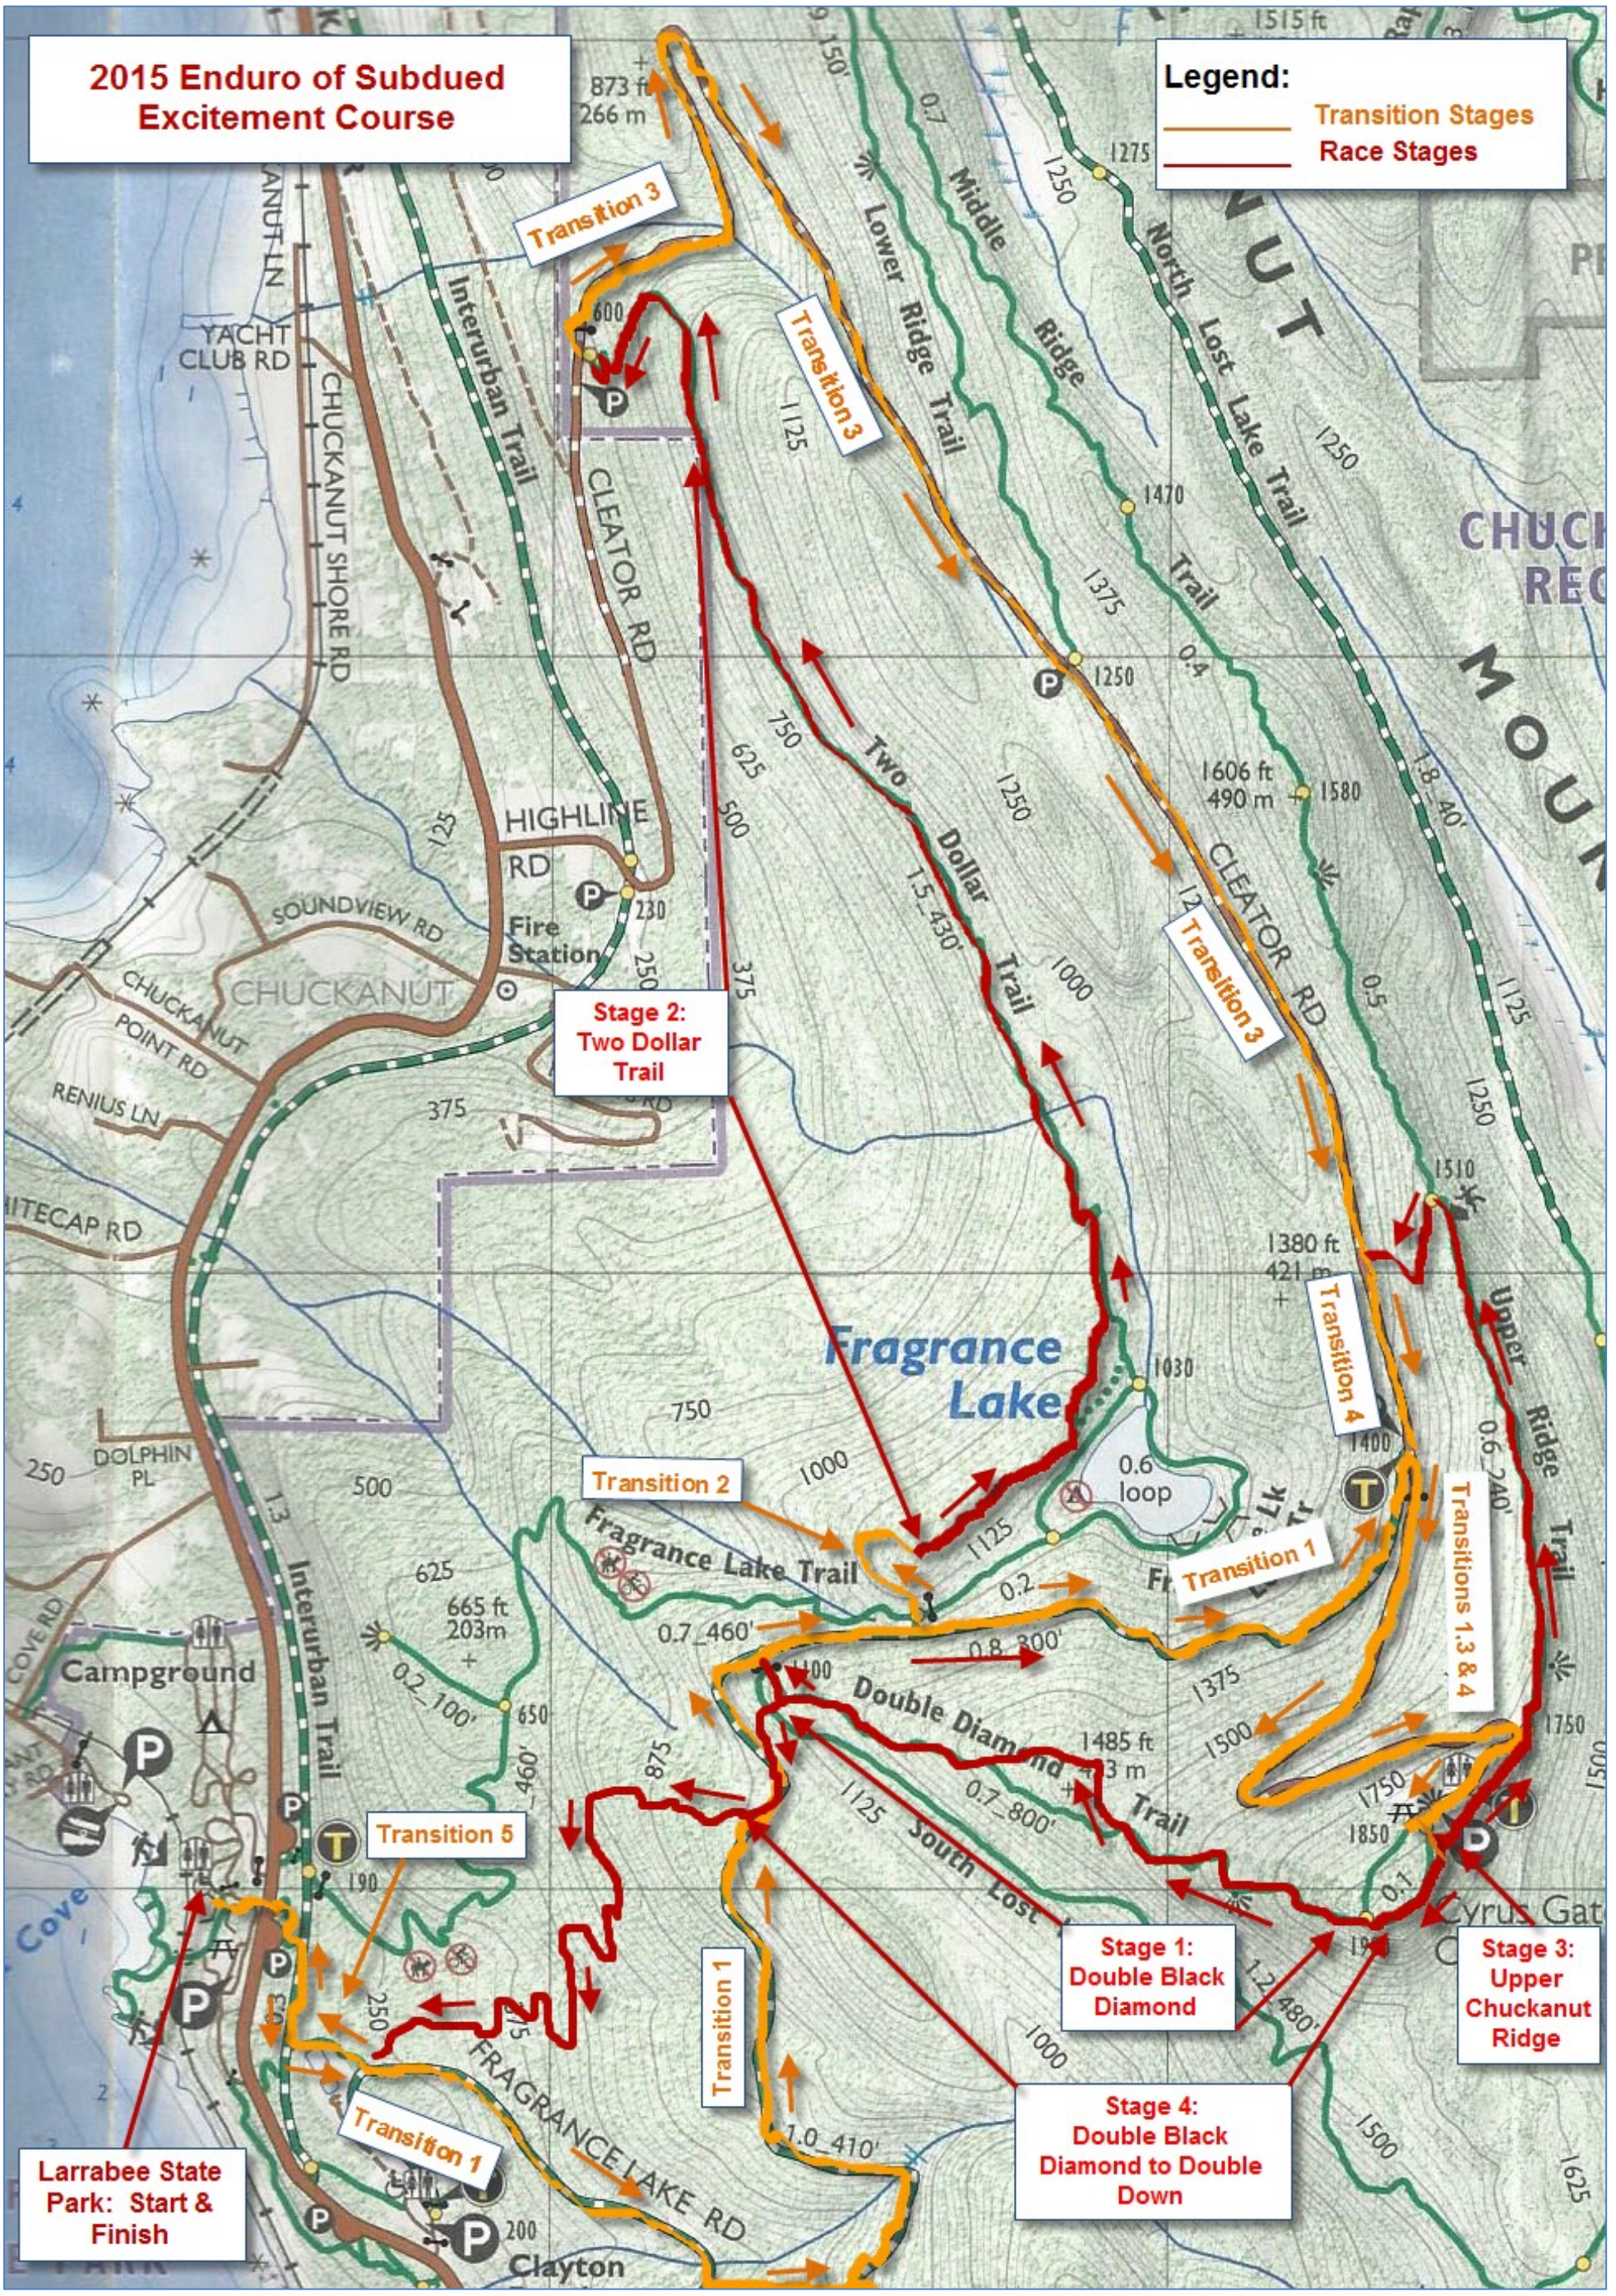

2015 Enduro of Subdued Excitement Course

Legend:
Transition Stages
Race Stages

**Stage 2:
Two Dollar
Trail**

Transition 2

Transition 1

Transition 4

Transitions 1, 3 & 4

**Larrabee State
Park: Start &
Finish**

Transition 5

Transition 1

**Stage 1:
Double Black
Diamond**

**Stage 4:
Double Black
Diamond to Double
Down**

**Stage 3:
Upper
Chuckanut
Ridge**

Transition 3

Transition 3

Transition 3

Transition 1